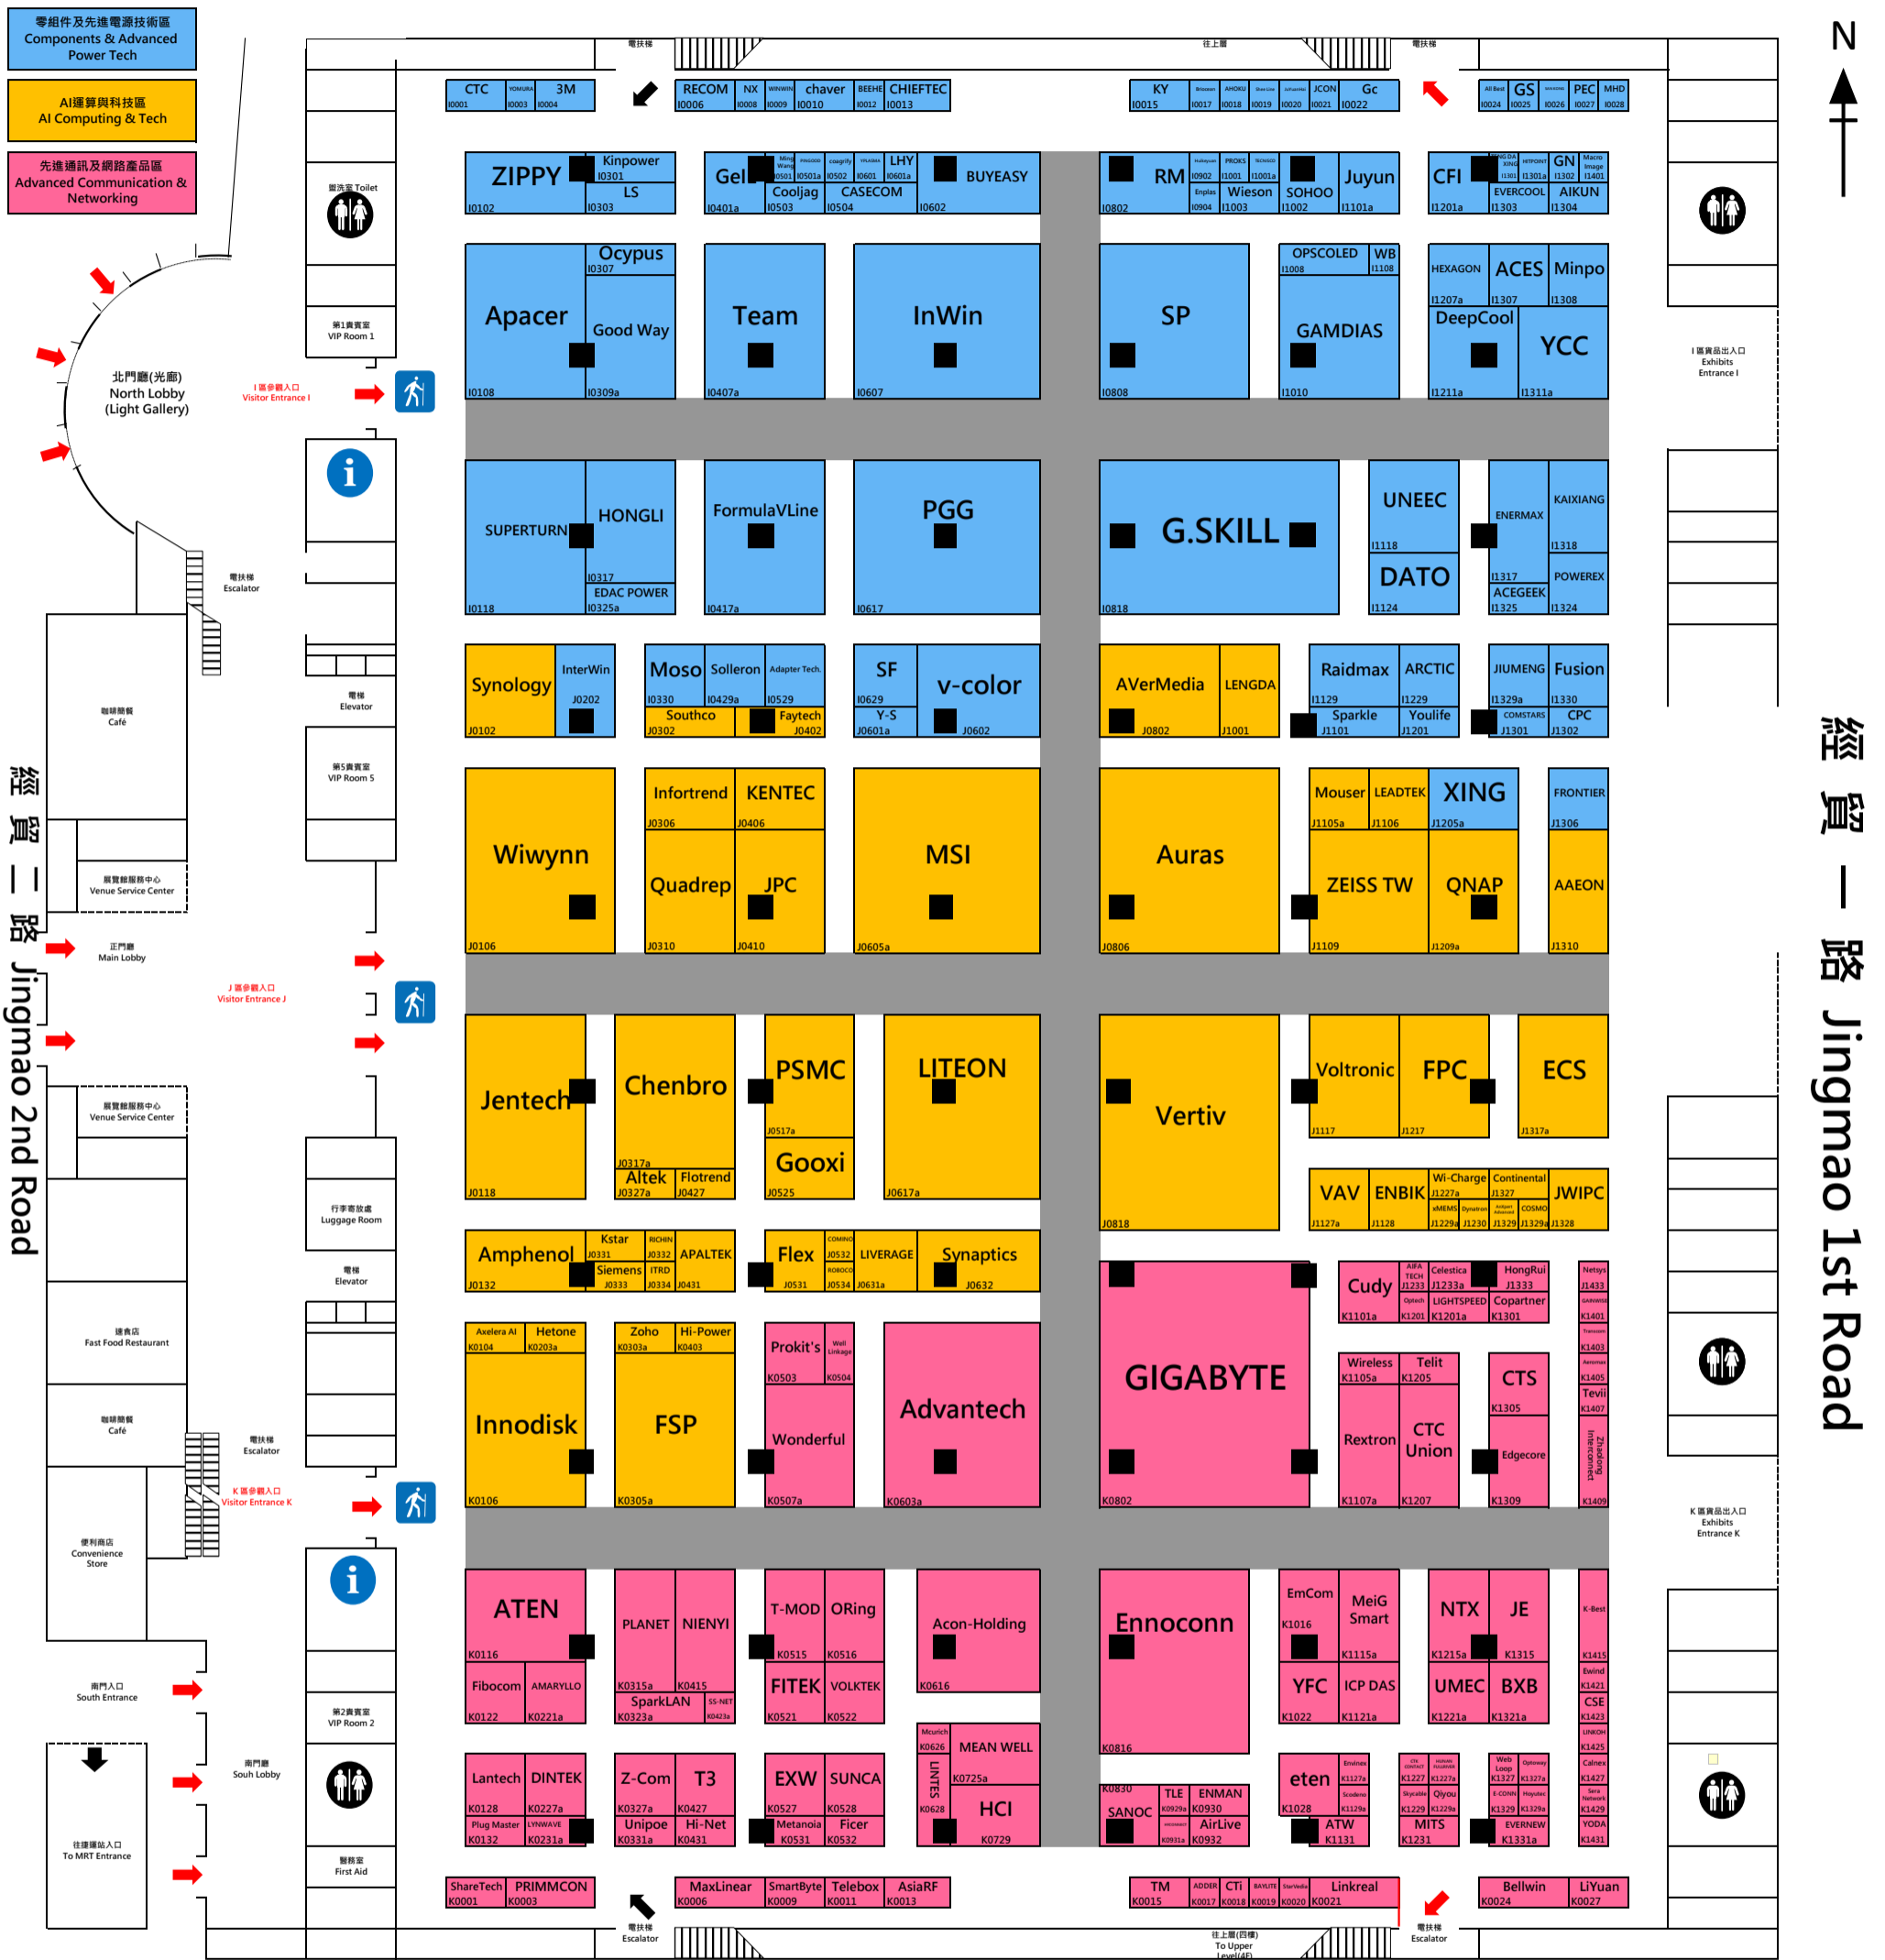

Taipei Nangang Exhibition Center, Hall 1

Ground Level Exhibition Hall Plan (1F)

2026/3/27

南港路一段 Nangang Road, Section 1

捷運南港展覽館站 MRT: Taipei Nangang Exhibition Center